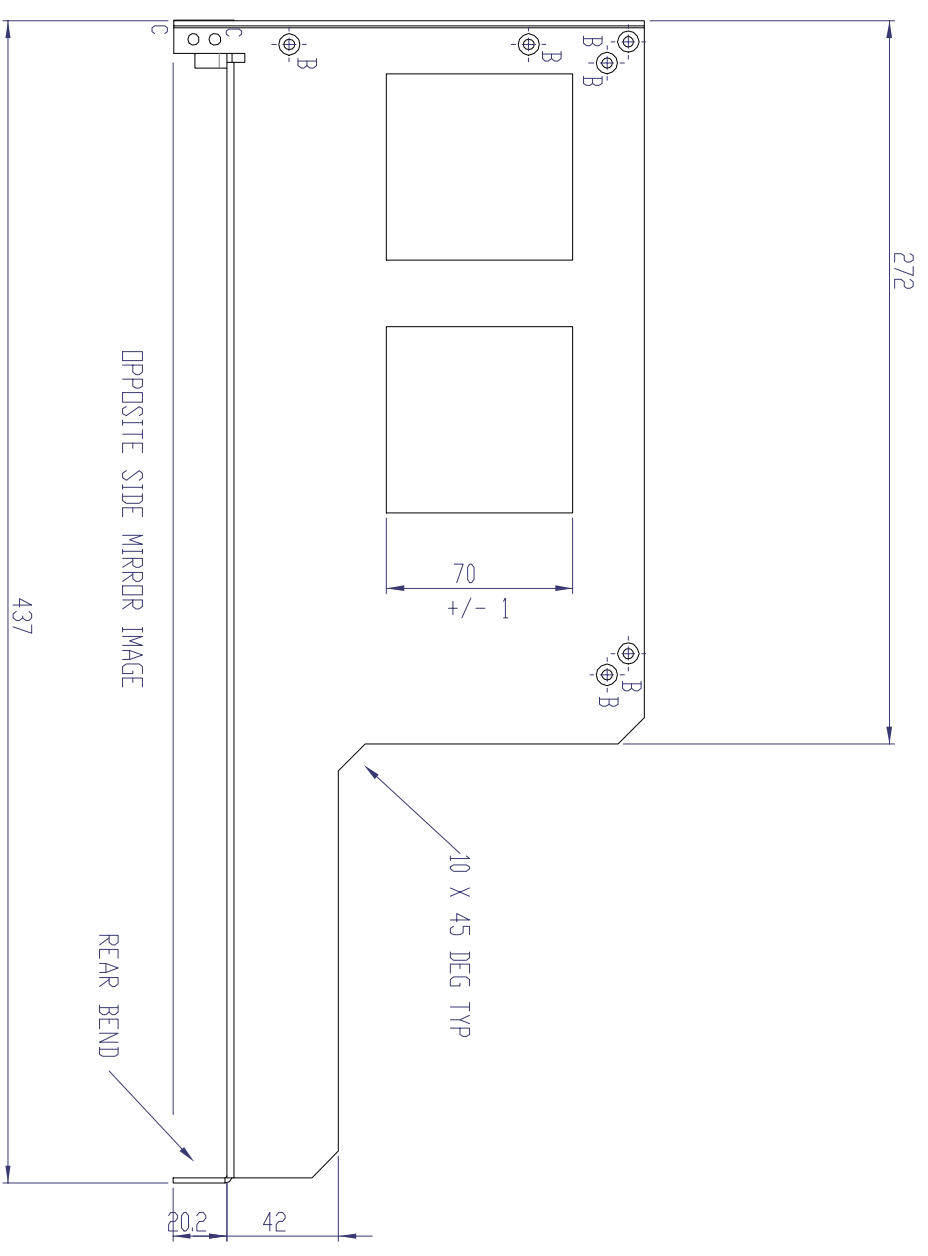

RM460 RACK - 33111-0340
 CPX400
 QPX600, QPX1200
 PL155, PL303, PL601
 PLH120, PLH250

OUTSIDE